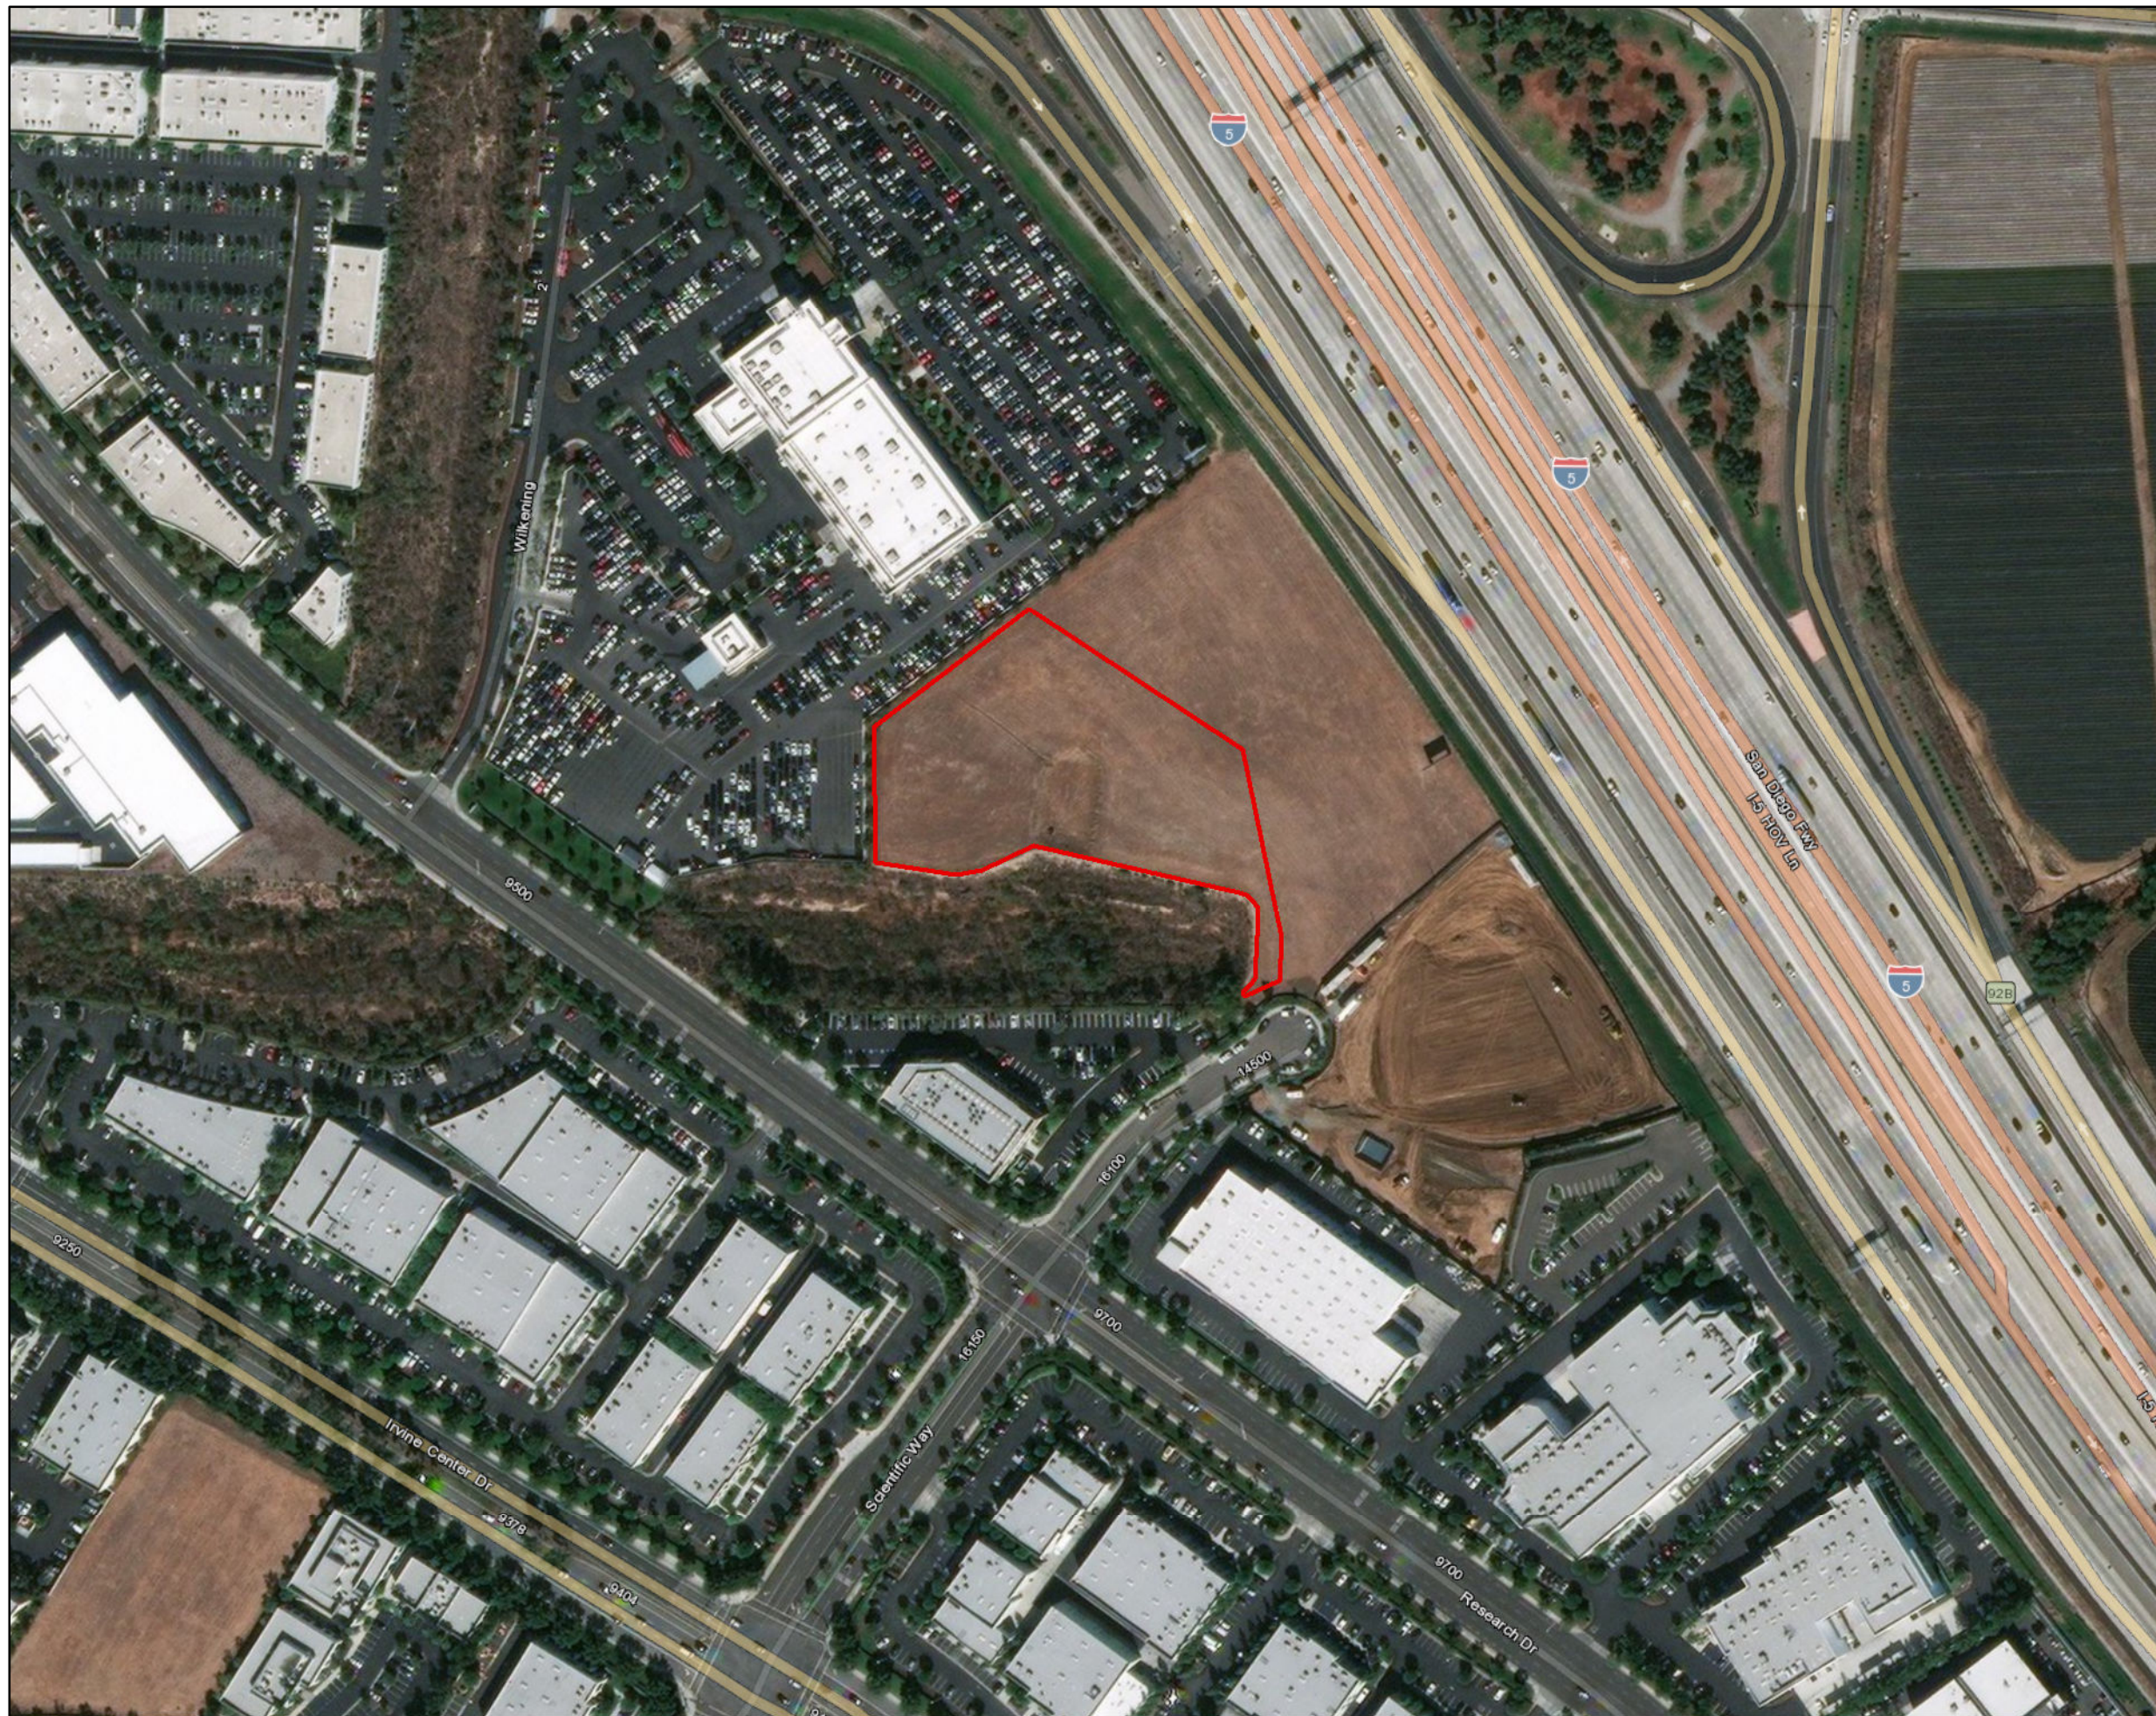

Safari Substation Project

Site Location

Proposed Substation Site

Date: 1/30/2018
File Name: SafariSubstation_Zoomed_LPA.mxd
Version #: 1
Created By:
Real Properties Geospatial Analysis